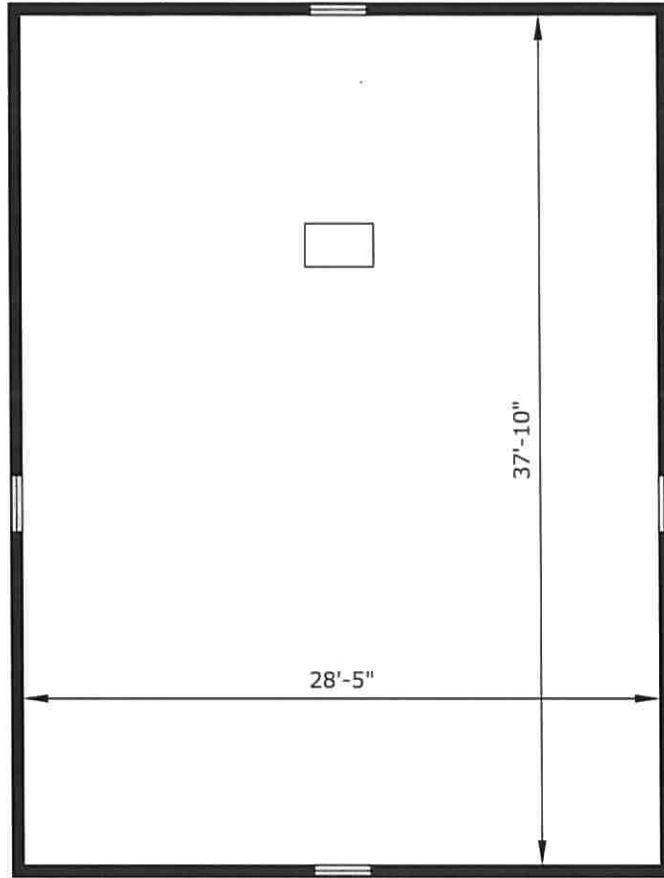

## Attic

approx. 896 sqft

## Lower Level

approx. 103 sqft

## Garage

approx. 405 sqft

Interior room dimensions are shown, and all square footage measured from perimeter of exterior walls. Decks, porches, and patios are not included in calculations.  
Measured on May 31st, 2021

Any and all information on this drawing is for illustrative purposes only and is deemed reliable, but not guaranteed. All information requires independent verification.