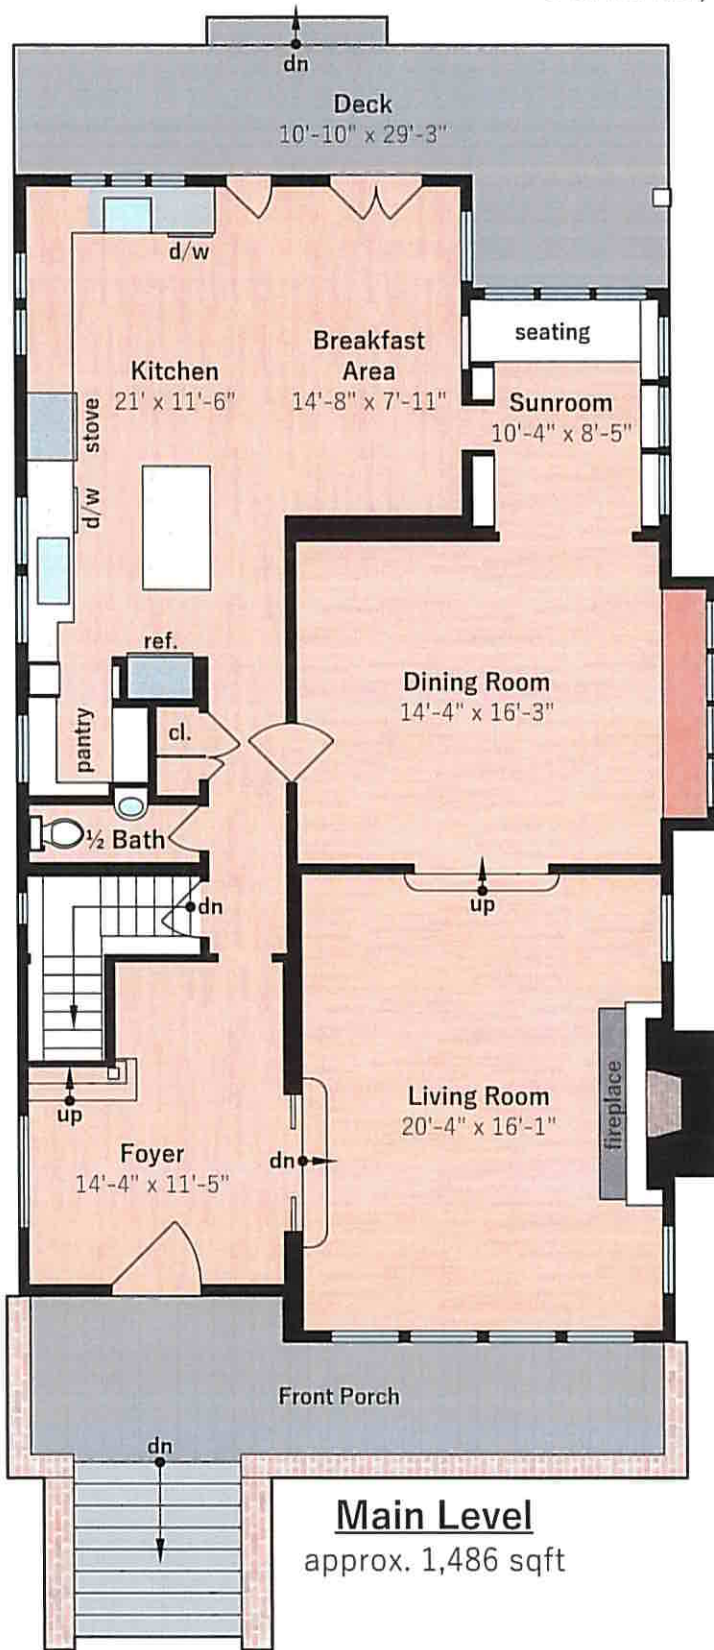

2731 Claremont Boulevard

Oakland, CA 94705

Estimated Total Finished Square Footage: 3,022 sqft
Main Level: 1,486 sqft
Upper Level: 1,536 sqft

Estimated Total Unfinished Square Footage: 1,869 sqft
Lower Level: 465 sqft
Attic: 896 sqft
Garage: 405 sqft
Shed: 103 sqft

Interior room dimensions are shown, and all square footage measured from perimeter of exterior walls. Decks, porches, and patios are not included in calculations.
Measured on May 31st, 2021

Any and all information on this drawing is for illustrative purposes only and is deemed reliable, but not guaranteed. All information requires independent verification.