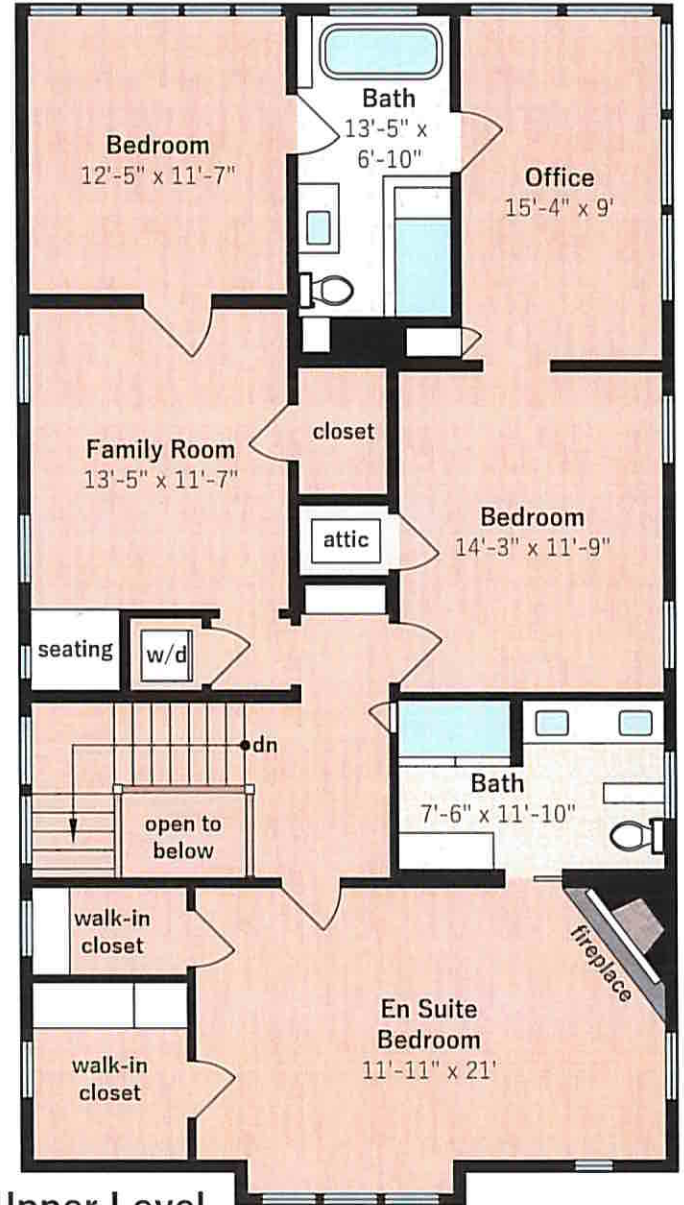

2731 Claremont Boulevard

Oakland, CA 94705

Estimated Total Finished Square Footage: 3,022 sqft
Main Level: 1,486 sqft
Upper Level: 1,536 sqft

Estimated Total Unfinished Square Footage: 1,869 sqft
Lower Level: 465 sqft
Attic: 896 sqft
Garage: 405 sqft
Shed: 103 sqft

Interior room dimensions are shown, and all square footage measured from perimeter of exterior walls. Decks, porches, and patios are not included in calculations.
Measured on May 31st, 2021

Any and all information on this drawing is for illustrative purposes only and is deemed reliable, but not guaranteed. All information requires independent verification.