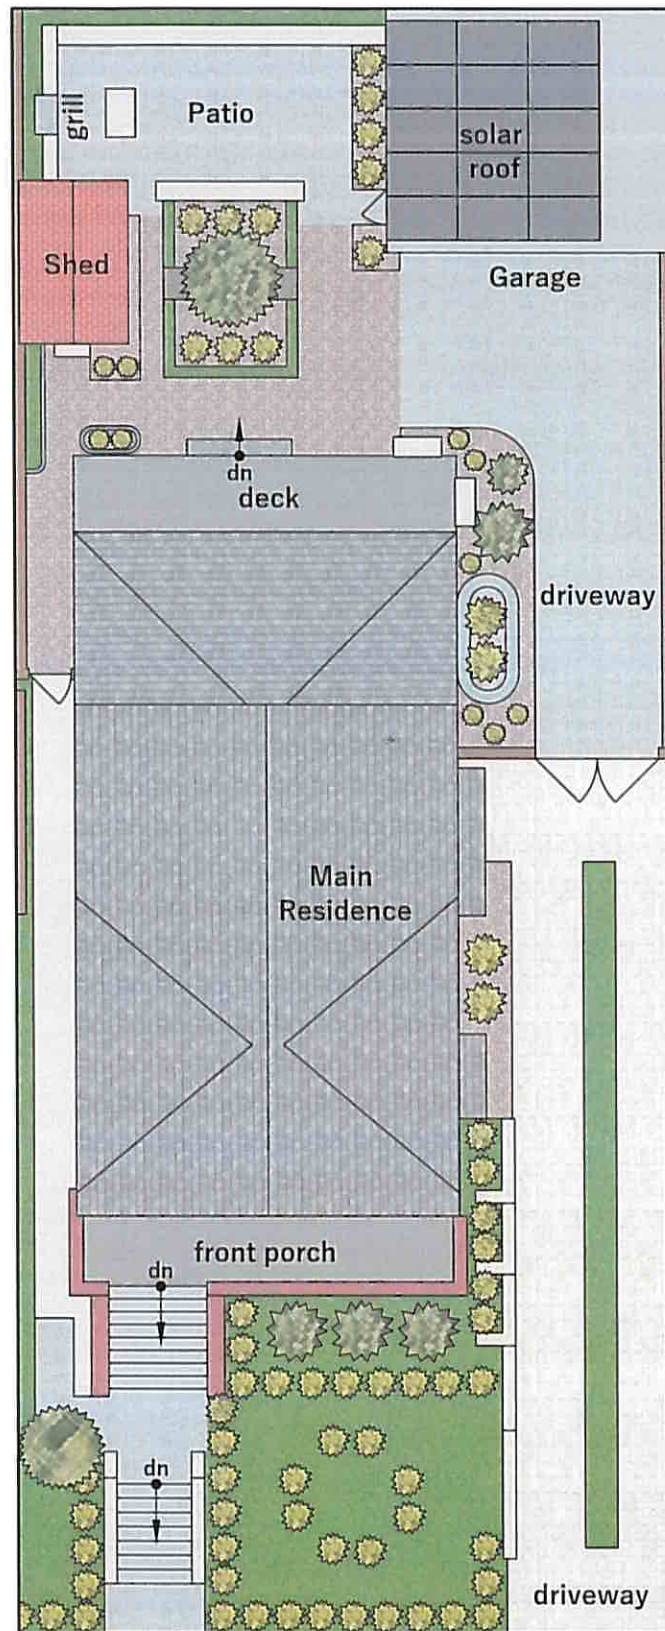

## Site Plan

lot size approx. 6238 sqft

Claremont Boulevard